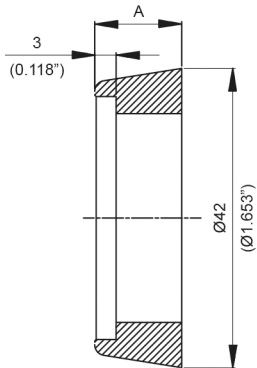

Spacer ring

A	
mm	Inch
5.7*	0.224*
8.9	0.350
12.2	0.480
15.5	0.610

*Supplied as standard